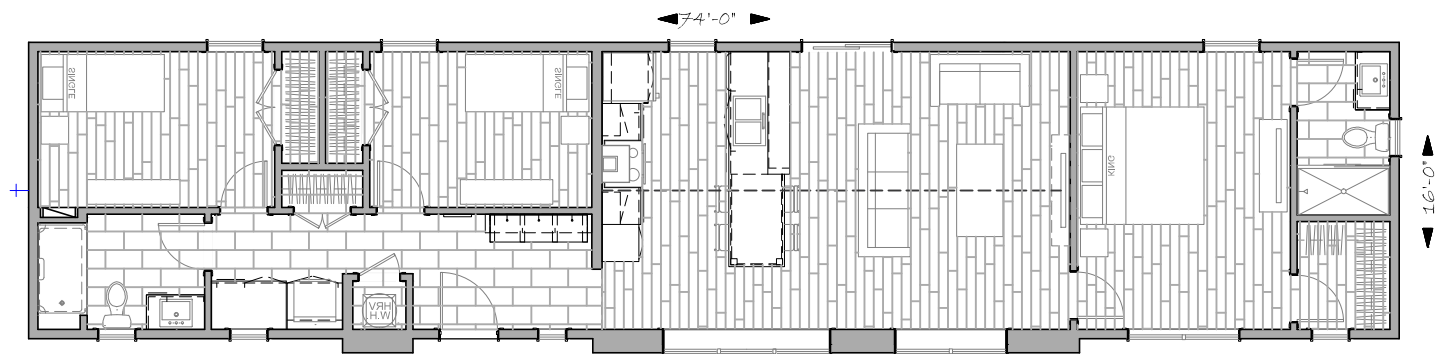

ZENITH - 3 BED - 2 BATH - #250717
 - 16' X 74' OVERALL, 1184 S.F. LIVING AREA
 - OPEN CONCEPT LIVING
 - LARGE WINDOW
 - MODERN EXTERIOR
 - ENSUITE BATH AND WALK-IN CLOSET

CONTEMPORARY

1.800.561.8066

WWW.SUPREMEHOMES.CA

ZEN - CT 1 - 2 BED - 1 BATH - #260116

- 16' x 54' OVERALL, 864 S.F. LIVING AREA
- OPEN CONCEPT LIVING
- LARGE WINDOWS
- MODERN EXTERIOR
- THE IDEAL COTTAGE OR HOUSE

CONTEMPORARY

1.800.561.8066

WWW.SUPREMEHOMES.CA

ZEN - CT 2 - 2 BED - 1 BATH - #260116
 - 16' x 54' OVERALL, 864 S.F. LIVING AREA
 - OPEN CONCEPT LIVING
 - LARGE WINDOWS
 - MODERN EXTERIOR
 - THE IDEAL COTTAGE OR HOUSE

CONTEMPORARY

1.800.561.8066

WWW.SUPREMEHOMES.CA