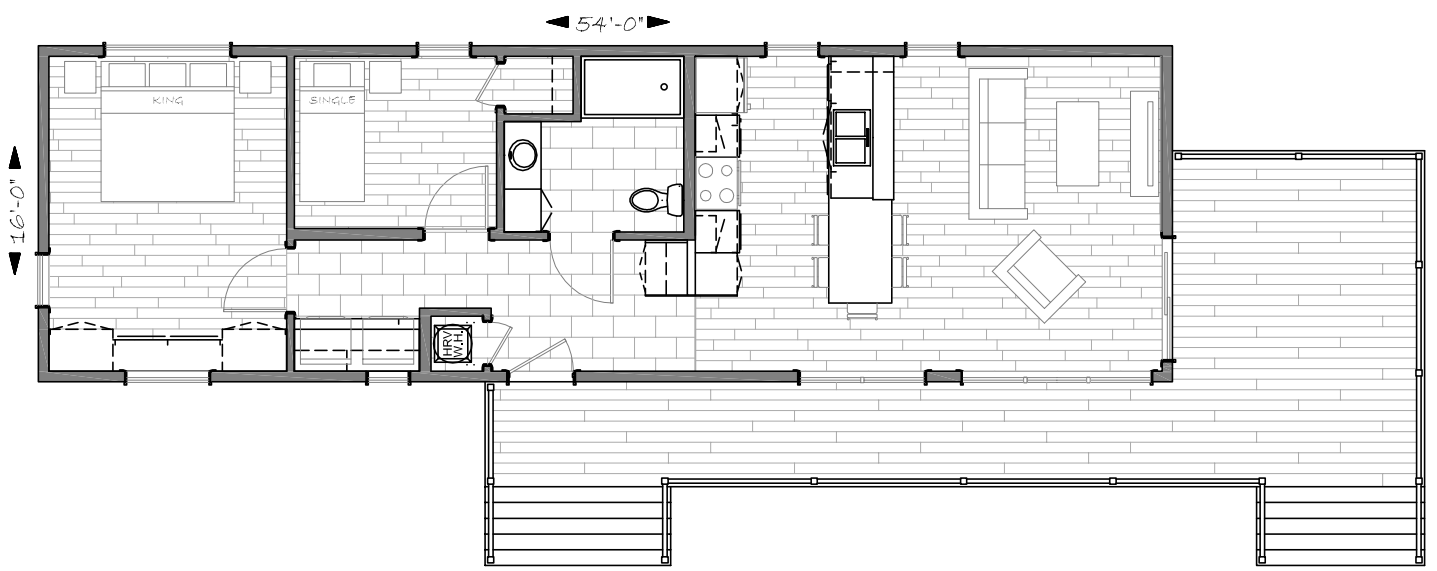

ZENITH - 3 BED - 2 BATH - #250717
 - 16' X 74' OVERALL, 1184 S.F. LIVING AREA
 - OPEN CONCEPT LIVING
 - LARGE WINDOW
 - MODERN EXTERIOR
 - ENSUITE BATH AND WALK-IN CLOSET

CONTEMPORARY

1.800.561.8066

WWW.SUPREMEHOMES.CA

ZEN - CT 1 - 2 BED - 1 BATH - #260116

- 16' x 54' OVERALL, 864 S.F. LIVING AREA
- OPEN CONCEPT LIVING
- LARGE WINDOWS
- MODERN EXTERIOR
- THE IDEAL COTTAGE OR HOUSE

CONTEMPORARY

1.800.561.8066

WWW.SUPREMEHOMES.CA

ZEN - CT 2 - 2 BED - 1 BATH - #260116
 - 16' x 54' OVERALL, 864 S.F. LIVING AREA
 - OPEN CONCEPT LIVING
 - LARGE WINDOWS
 - MODERN EXTERIOR
 - THE IDEAL COTTAGE OR HOUSE

CONTEMPORARY

1.800.561.8066

WWW.SUPREMEHOMES.CA